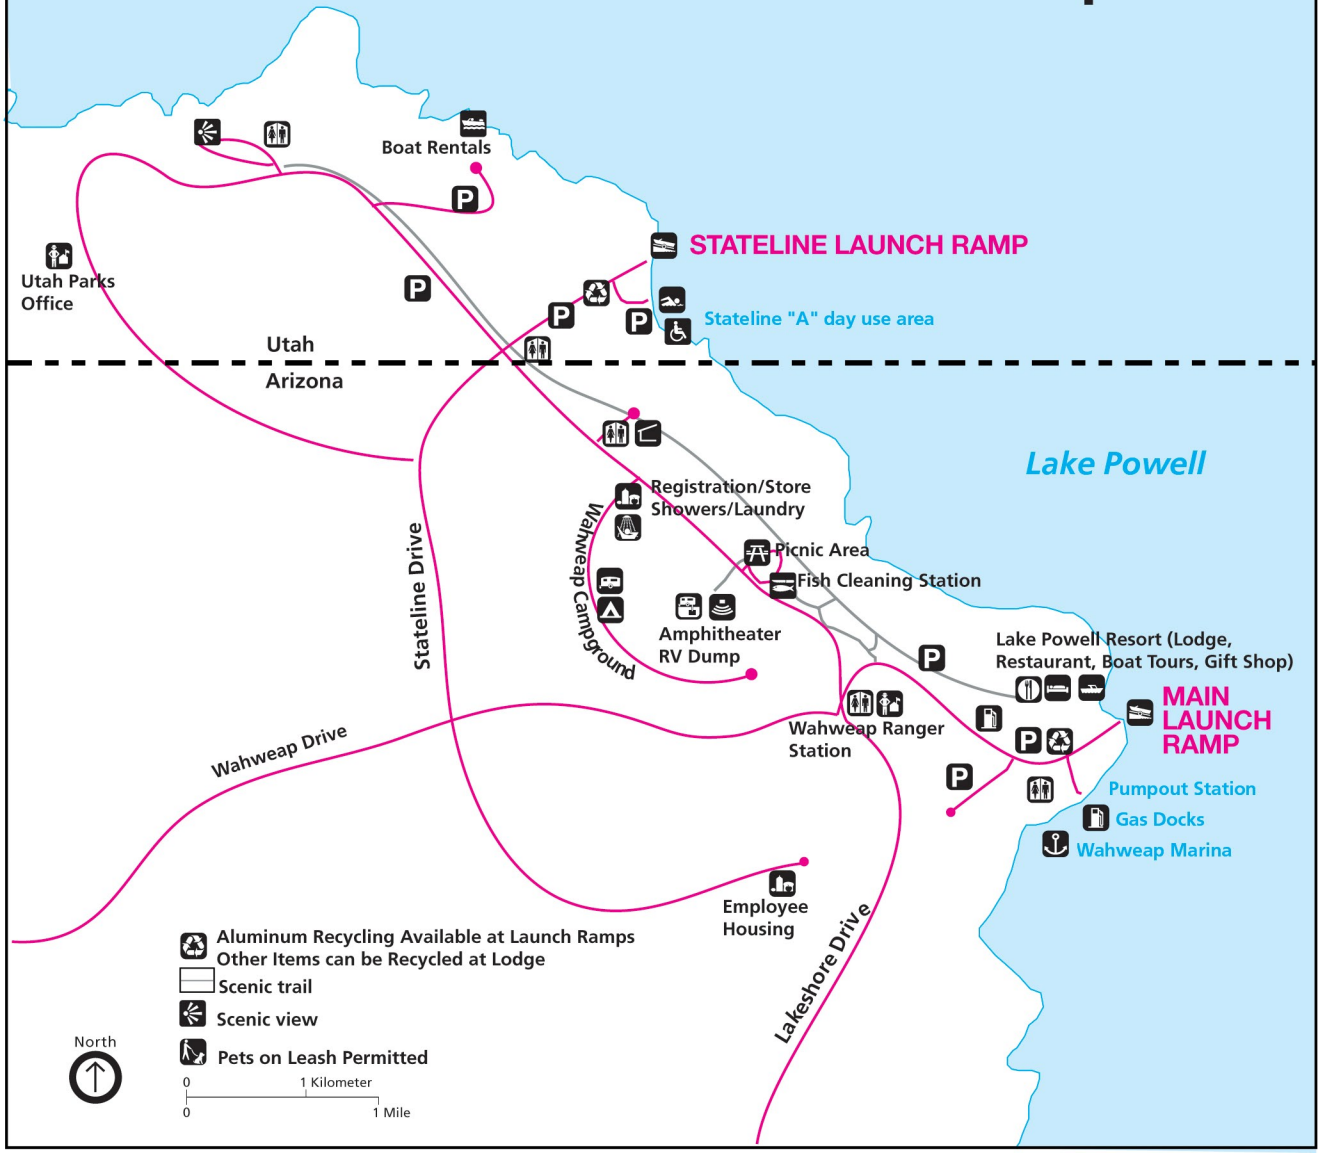

Wahweap

Utah Parks Office

Boat Rentals

STATELINE LAUNCH RAMP

Stateline "A" day use area

Utah
Arizona

Lake Powell

Registration/Store
Showers/Laundry

Picnic Area

Fish Cleaning Station

Wahweap
Campground

Amphitheater
RV Dump

Lake Powell Resort (Lodge,
Restaurant, Boat Tours, Gift Shop)

MAIN
LAUNCH
RAMP

Wahweap Drive

Wahweap Ranger
Station

Pumpout Station

Gas Docks

Wahweap Marina

Employee
Housing

Lakeshore Drive

Aluminum Recycling Available at Launch Ramps
Other Items can be Recycled at Lodge

Scenic trail

Scenic view

Pets on Leash Permitted

North

0 1 Kilometer
0 1 Mile